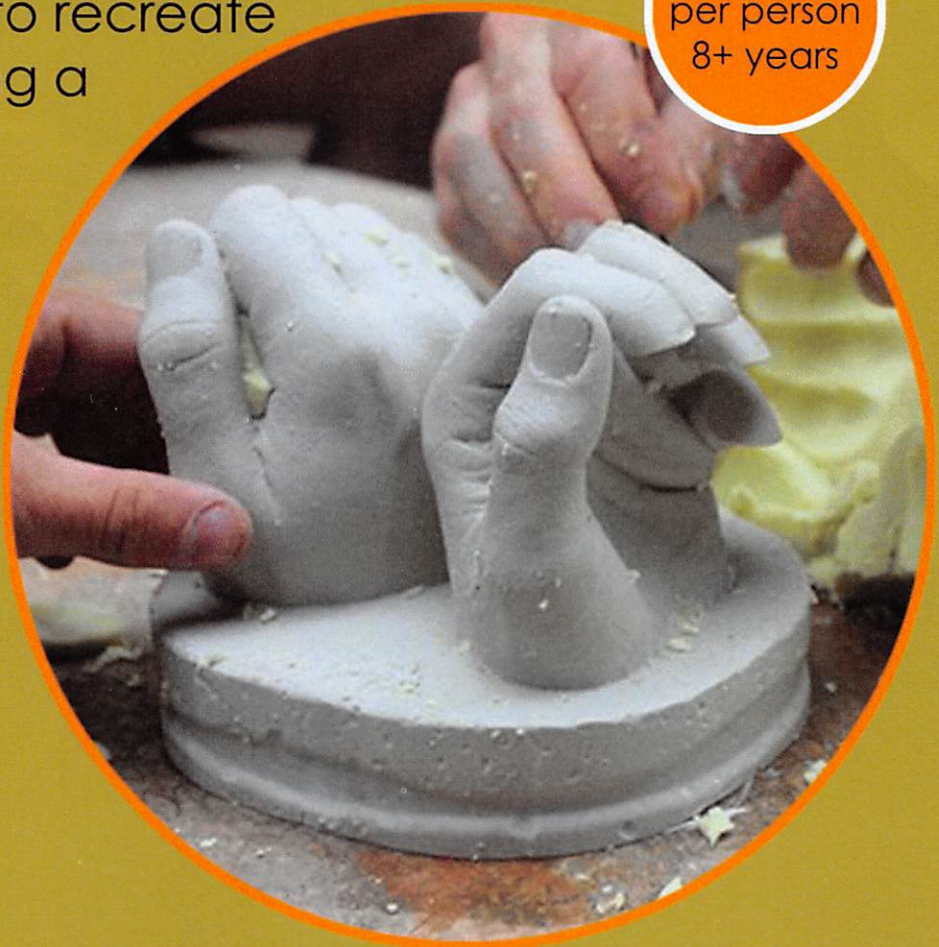

Be an Artist - Casting workshop

Epping Forest District Museum

Saturday 16 February 2019

10.30am - 12.30pm

This artist-led workshop will take you step by step through the artistic process of casting. Learn how to recreate objects from life using a variety of materials and simple techniques. Fun, effective and messy, be ready to get your hands dirty.

Please wear old clothes.

Parents are welcome and encouraged to attend but need to book and take part too.

Booking required:

Online: www.eppingforestdc.gov.uk/bookings

Telephone: 01992 564226 (Monday - Friday 10am - 4pm)

£10
per person
8+ years

Epping Forest District Museum
39-41 Sun Street, Waltham Abbey, EN9 1EL

www.eppingforestdc.gov.uk/museum

E. museum@eppingforestdc.gov.uk

T. 01992 716882

[@EFDMuseum](https://twitter.com/EFDMuseum) [facebook.com/EFDMuseum](https://www.facebook.com/EFDMuseum)

Epping Forest District
Museum
A service provided by Epping Forest District Council